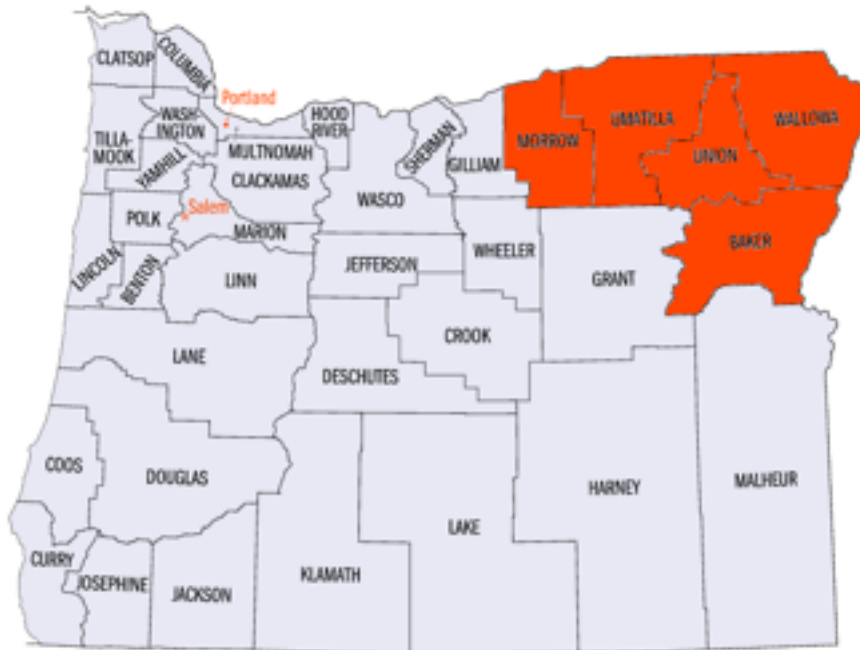

Service Area Oregon

Population
3.4 Million

Area (sq mi)
93,386

Walowa	Umatilla	Morrow	Baker	Union