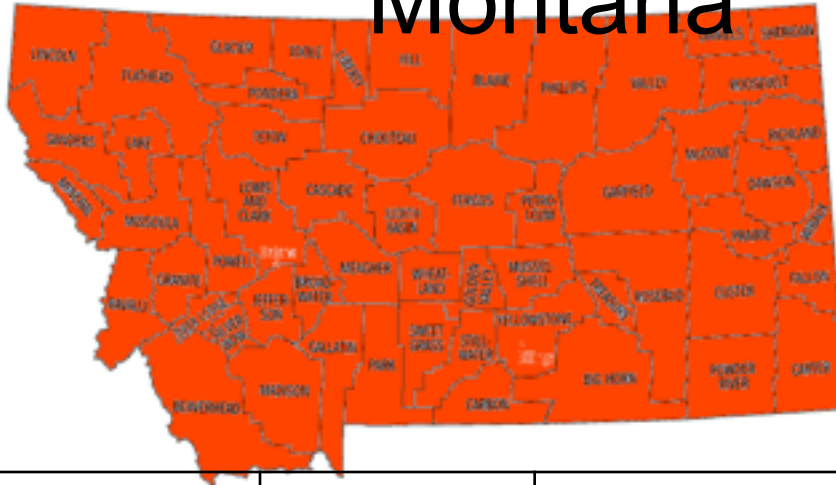

# Service Area Washington

Population  
5.9 Million

Area (sq mi)  
71,303

**Counties Served (List)**

Spokane	Stevens	Grant	Asotin	Walla Walla
Benton	Whitman	Klickitat	Yakima	Douglas
Franklin	Chelan	Adams	Okanagon	Columbia
Ferry	Lincoln	Kittitas	Garfield	Pend Oreille

# Service Area Idaho

Population  
1.3 Million

Area (sq mi)  
83,574

## Counties Served (List)

Kootenai	Latah	Nez Perce	Boundary	Idaho
Shoshone	Clearwater	Benewah	Lewis	Bonner

# Service Area Montana

Population  
.9 Million

Area (sq mi)  
147,046

Beaverhead	Big Horn	Blaine	Broadwater	Carbon
Carter	Cascade	Chouteau	Custer	Daniels
Dawson	Deer Lodge	Fallon	Fergus	Flathead
Gallatin	Garfield	Glacier	Golden Valley	Granite
Hill	Jefferson	Judith Basin	Lake	Lewis & Clark
Liberty	Lincoln	McCone	Madison	Meagher
Mineral	Missoula	Musselshell	Park	Peroleum
Phillips	Pondera	Powder River	Powell	Praire
Ravalli	Richland	Roosevelt	Rosebud	Sanders
Sheridan	Silver Bow	Stillwater	Sweet Grass	Teton
Toole	Treasure	Valley	Wheatland	Wibaux
Yellowstone				